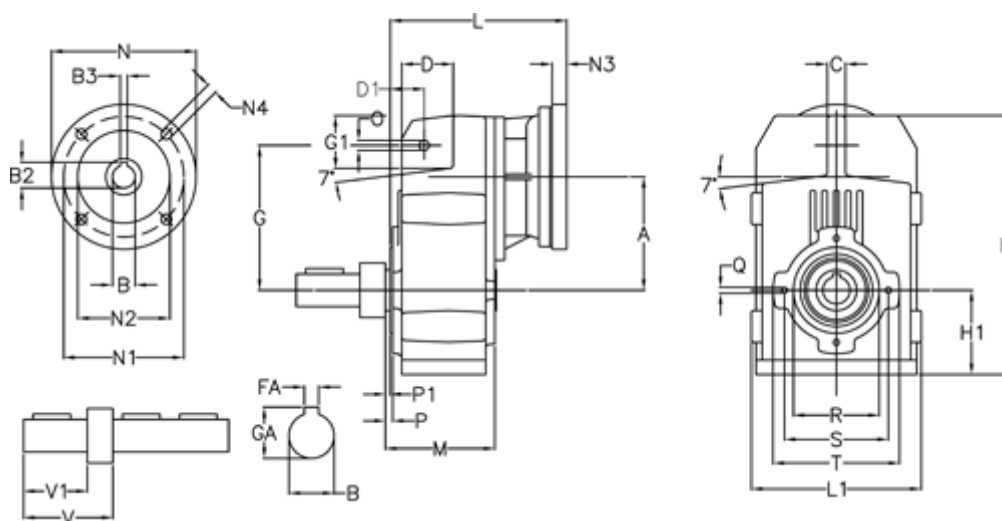

Article number: 29560202721240

Description: Shaft mounted gear
A252R-27,2-P100B5

Measures

A = 128.75	FA = 10	M = 135.5	Q = M10x14
B = 35	G = 162	N = 250	R = 110
B1 = 28	G1 = 58.0	N1 = 215	S = 130
B2 = 31.3	GA = 38.0	N2 = 180	T = 150
B3 = 8	H = 290.5	N4 = M12x16	V = 93.0
C = 20	H1 = 93.5	O = 13	V1 = 60
D = 57.0	L = 242.5	P = 6.0	
D1 = 43.5	L1 = 188	P1 = 3.5	